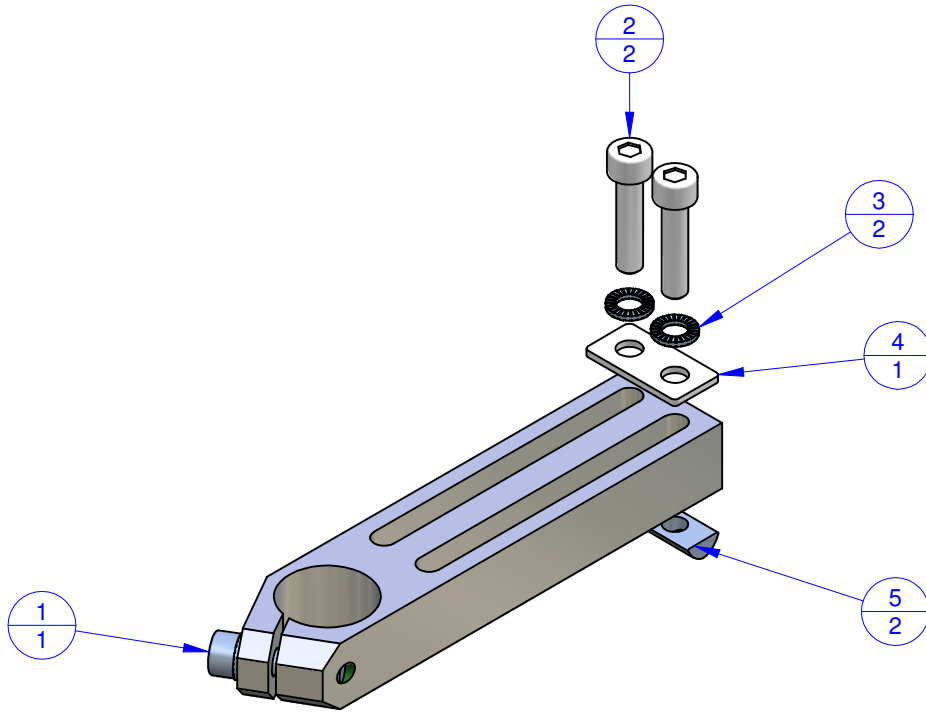

THE PROPERTY OF THIS DRAWING IS ESTABLISHED BY LAW
IT IS FORBIDDEN TO REPRODUCE IT OR SHOW IT TO THIRD PARTY
WITHOUT A WRITTEN AGREEMENT.

Object Number	Name	QTY
1	CA.WSL.2060.VU	1
2	V.TCEI M5X22	2
3	R.5.SCH	2
4	R.05.12	1
5	CA.02.05.003	2

MODIFICATIONS:

7	10
8	11
9	12

VARIED DIMENSIONS AS OF DATE:

MODIFICATIONS:

1	4
2	5
3	6

VARIED DIMENSIONS AS OF DATE:

Format **A3**
UNI 936-76

FP Services		DESIGNED FROM FPSERVICES	
GENERAL TOLERANCE: UNI - ISO 2768 CLASSE f		DATE 12/2015	WEIGHT 0,088 kg
DESCRIPTION		CODE CA.WSL.2060.VU.5	