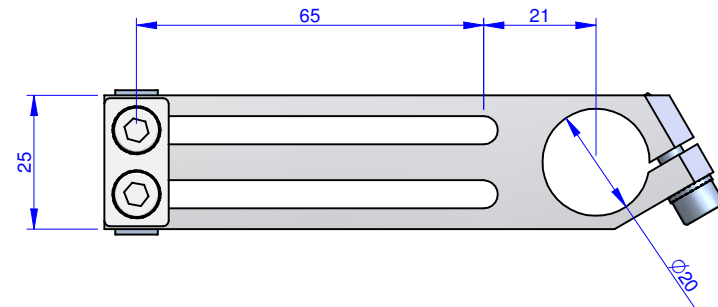

THE PROPERTY OF THIS DRAWING IS ESTABLISHED BY LAW
IT IS FORBIDDEN TO REPRODUCE IT OR SHOW IT TO THIRD PARTY
WITHOUT A WRITTEN AGREEMENT.

Object Number	Name	QTY
1	CA.WSL.2060.VU	1
2	V.TCEI M5X22	2
3	R.5.SCH	2
4	R.05.12	1
5	CA.02.05.003	2

MODIFICATIONS:

7	10
8	11
9	12

VARIED DIMENSIONS AS OF DATE:

MODIFICATIONS:

1	4
2	5
3	6

VARIED DIMENSIONS AS OF DATE:

Format **A3**
UNI 936-76

FP Services		DESIGNED FROM FPSERVICES	
GENERAL TOLERANCE: UNI - ISO 2768 CLASSE f		DATE 12/2015	WEIGHT 0,088 kg
DESCRIPTION		CODE CA.WSL.2060.VU.5	